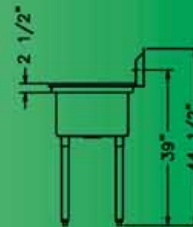

## High Quality 304 Stainless Steel

TSA-2-D1

TSA-2-R1

### \* FEATURES / BENEFITS

- Entire assembly is fused, selded and polished providing one-piece seamless sink unit
- Welded areas are high-speed belt blended to match adjacent surfaces with continuity of satin finish
- All sink compartments are covered on a full 5/8" radius and constructed using state of art seamless welding techniques
- Die-stamped creased drainboards for positive drainage
- Swirlaway drainage
- Galvanized legs and gussets are standard on all models
- Our strainers are made of brass instead of aluminum (Standard)
- Adjustable ABS bullet feet
- Faucets are not included
- Convenience sold separately (TSCS-3-21 & 23)
- Crating service available

.....TWO COMPARTMENT SINK .....

TSA-2-D1 VIEW

Model	Ga.	Bowl Size			Overall Size			Shipping wt.	List Price
		W	L	H	W	L	H		
TSA-2-12-D1	18	18	18	12	24	72 <sup>1</sup> / <sub>2</sub>	44 <sup>1</sup> / <sub>2</sub>	74	1,049.38
TSA-2-14-D2	18	18	18	14	24	84 <sup>1</sup> / <sub>2</sub>	44 <sup>1</sup> / <sub>2</sub>	82	1,088.39
TSA-2-D1	18	18	18	11	24	72 <sup>1</sup> / <sub>2</sub>	44 <sup>1</sup> / <sub>2</sub>	72	928.96
TSA-2-L1	18	18	18	11	24	57	44 <sup>1</sup> / <sub>2</sub>	65	916.74
TSA-2-N	18	18	18	11	24	41 <sup>3</sup> / <sub>4</sub>	44 <sup>1</sup> / <sub>2</sub>	57	853.13
TSA-2-R1	18	18	18	11	24	57	44 <sup>1</sup> / <sub>2</sub>	65	916.74
TSB-2-D2	16	24	24	14	29	96 <sup>1</sup> / <sub>5</sub>	44 <sup>1</sup> / <sub>2</sub>	127	1,501.90
TSB-2-L2	16	24	24	14	29	74 <sup>2</sup> / <sub>3</sub>	44 <sup>1</sup> / <sub>2</sub>	112	1,439.48
TSB-2-N	16	24	24	14	29	53 <sup>1</sup> / <sub>5</sub>	44 <sup>1</sup> / <sub>2</sub>	97	1,400.47
TSB-2-R2	16	24	24	14	29	74 <sup>2</sup> / <sub>3</sub>	44 <sup>1</sup> / <sub>2</sub>	112	1,439.48
TSC-2-D2	16	18	21	14	26 <sup>1</sup> / <sub>5</sub>	84 <sup>1</sup> / <sub>2</sub>	44 <sup>1</sup> / <sub>2</sub>	111	1,517.51